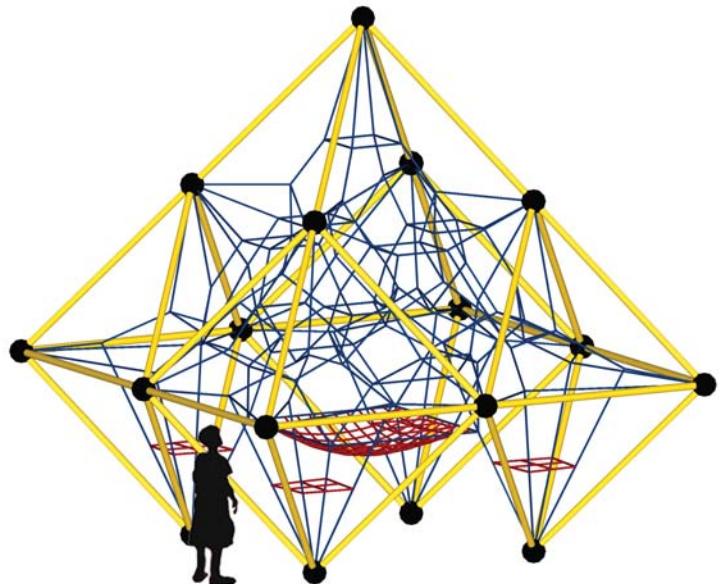

TRIANGULUM

The Triangulum series is a Blizzard with accessories such as individual seats, a central rest area and a roof in option. The Triangulum is an excellent alternative when working with a tight budget. Like the regular Blizzard products, the Triangulum can be installed in one day without a concrete base.

Horizontal cable designed to help children develop grip and balance

4 seats included

Tridimensional cable network provides a great play experience

1 floor included

5-12

20

25ft x 25ft

±18h

1475 lbs

100.77.20

B77.20 ↔ 13ft ↕ 14ft

The Triangulum is also available in the 100.77.25 version with the same dimensions as the Blizzard 77.25