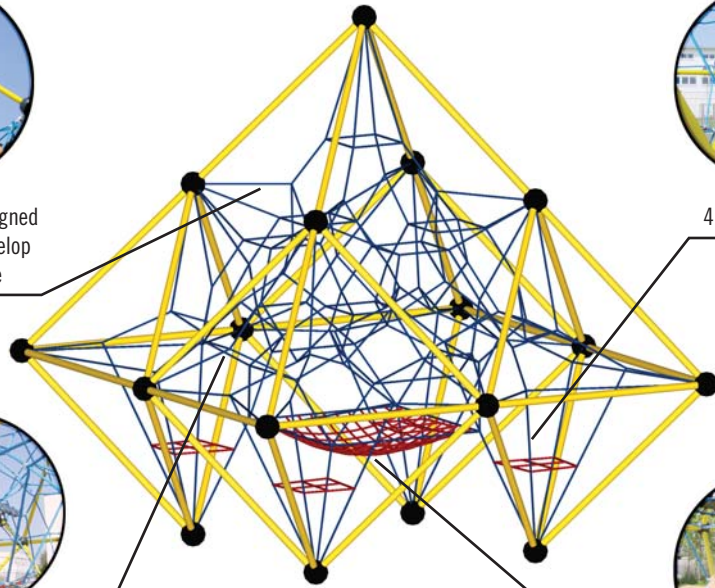

TRIANGULUM

The Triangulum series is a Blizzard with accessories such as individual seats, a central rest area and a roof in option. The Triangulum is an excellent alternative when working with a tight budget. Like the regular Blizzard products, the Triangulum can be installed in one day without a concrete base.

Horizontal cable designed to help children develop grip and balance

4 seats included

Tridimensional cable network provides a great play experience

1 floor included

5-12

20

25ft x 25ft

±18h

1475 lbs

100.77.20

B77.20 ↔ 13ft ↕ 14ft

The Triangulum is also available in the 100.77.25 version with the same dimensions as the Blizzard 77.25