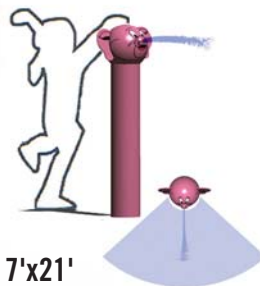

CHEVALIER 816

↑ 5' / 17'x21'
4 GPM @ 9 PSI

ROSPO 817

↑ 5' / 17'x21'
4 GPM @ 9 PSI

SERPENTE 818

↑ 5' / 17'x21'
4 GPM @ 9 PSI

FARFALLA 819

↑ 5' / 17'x21'
4 GPM @ 9 PSI

INTERACTIFS

CANNONE 820

↑ 5' / 23'x31'
4 GPM @ 9 PSI

CLOWN 821

↑ 5' / 17'x21'
4 GPM @ 9 PSI

ELEFANTE 822

↑ 5' / 17'x21'
4 GPM @ 9 PSI

PORCO 823