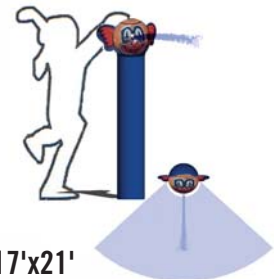

CHEVALIER 816

↑ 5' / 17'x21'
4 GPM @ 9 PSI

ROSPO 817

↑ 5' / 17'x21'
4 GPM @ 9 PSI

SERPENTE 818

↑ 5' / 17'x21'
4 GPM @ 9 PSI

FARFALLA 819

↑ 5' / 17'x21'
4 GPM @ 9 PSI

INTERACTIFS

CANNONE 820

↑ 5' / 23'x31'
4 GPM @ 9 PSI

CLOWN 821

↑ 5' / 17'x21'
4 GPM @ 9 PSI

ELEFANTE 822

↑ 5' / 17'x21'
4 GPM @ 9 PSI

PORCO 823