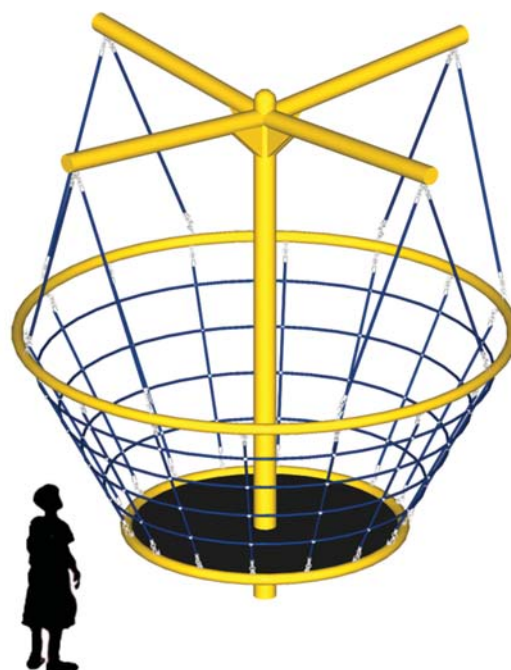

TWISTER SERIES

The Twister series really distinguishes itself from conventional playground equipment. Not only is it attractive and impressive for its climbing possibilities, but with its pivoting feature, kids love it even more. Its rotating mechanism, unique to Cyclone, requires no oil, grease or any other similar product. The product will turn even when loaded to full capacity and will quickly slow down after the kids stop pushing.

Available cable colors

Blue

Yellow

Black

Red

Green

TWISTER 10.10

5-12

20

490ft²

±15h

1600 lbs

T10.10 ↔ 11ft ↕ 12ft

CYCLONE

www.cycloneplaygrounds.com